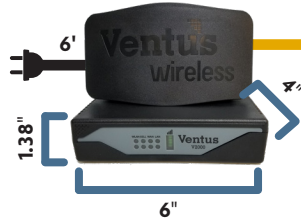

NEW RETAILER TERMINAL AND PERIPHERALS

STATE-OF-THE-ART EQUIPMENT

**FLEX RETAILER PRO
TERMINAL 15" DISPLAY**

MAX WIDTH: 14.2"

MAX HEIGHT: 16"

MAX DEPTH: 15.9"

**PRINTER
PRO**

**WIRELESS
2D SCANNER**

**22" DELL ESMM
PLAYER DISPLAY**

13.9" WITH STAND

**VENTUS
MODEM**

**TICKET SCAN
PLUS (TSP)**

CABLES

REQUIRES POWER SOURCE