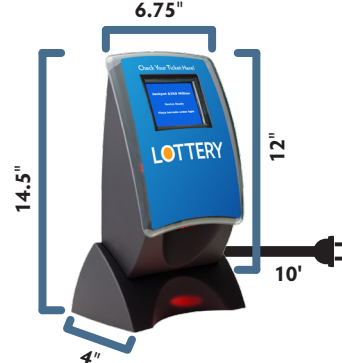

NEW RETAILER TERMINAL AND PERIPHERALS

STATE-OF-THE-ART EQUIPMENT

**FLEX RETAILER PRO
TERMINAL 15" DISPLAY**

MAX WIDTH: 14.2"

MAX HEIGHT: 16"

MAX DEPTH: 15.9"

**PRINTER
PRO**

**WIRELESS
2D SCANNER**

**22" DELL ESMM
PLAYER DISPLAY**

13.9" WITH STAND

**VENTUS
MODEM**

**TICKET SCAN
PLUS (TSP)**

CABLES

REQUIRES POWER SOURCE