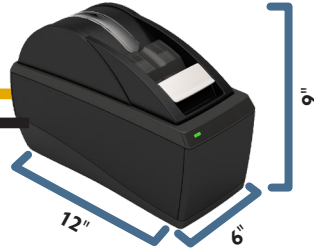

NEW RETAILER TERMINAL AND PERIPHERALS

STATE-OF-THE-ART EQUIPMENT

**FLEX RETAILER PRO
TERMINAL 15" DISPLAY**

MAX WIDTH: 14.2"

MAX HEIGHT: 16"

MAX DEPTH: 15.9"

**PRINTER
PRO**

**WIRELESS
2D SCANNER**

**22" DELL ESMM
PLAYER DISPLAY**

13.9" WITH STAND

**VENTUS
MODEM**

**TICKET SCAN
PLUS (TSP)**

CABLES

REQUIRES POWER SOURCE