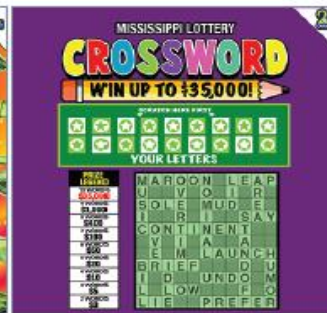

CROSSWORD (PURPLE)
Game 54